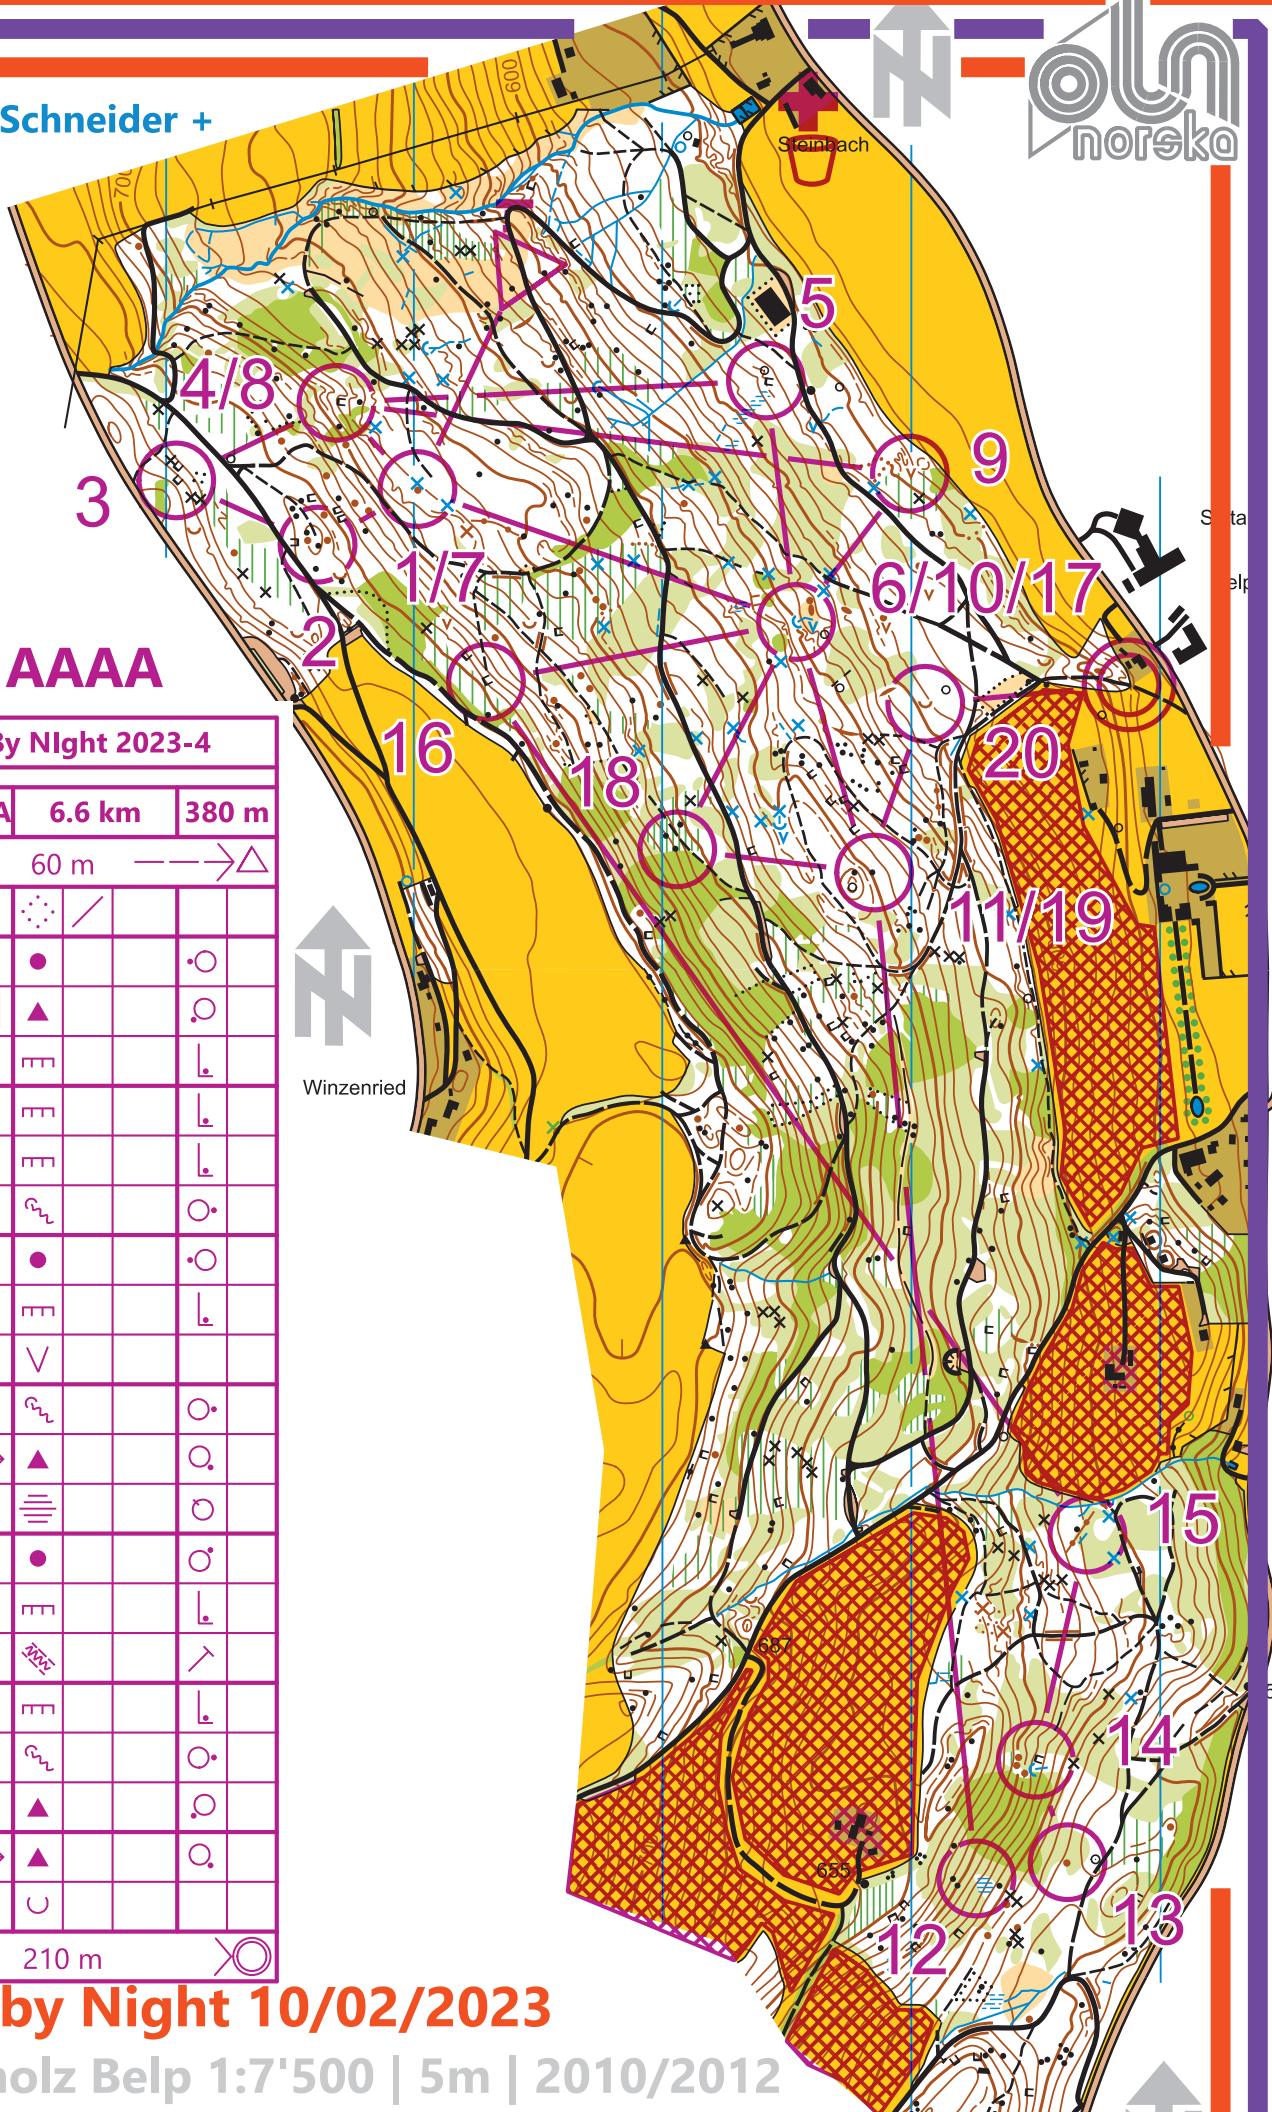

By Fam Schneider +

Lang AAAA

| Bern By Night 2023-4 | | | |
|----------------------|--------|-------|---|
| Lang AAAA | 6.6 km | 380 m | |
| ----- 60 m ----->△ | | | |
| △ | | ⋯ / | |
| 1 | 31 | ● | ○ |
| 2 | 36 | | ○ |
| 3 | 32 | ↓ | └ |
| 4 | 37 | ≡ | └ |
| 5 | 38 | ≡ | └ |
| 6 | 35 | ⋈ | ○ |
| 7 | 31 | ● | ○ |
| 8 | 37 | ≡ | └ |
| 9 | 34 | ∇ | |
| 10 | 35 | ⋈ | ○ |
| 11 | 39 | → ▲ | ○ |
| 12 | 40 | ≡≡ | ○ |
| 13 | 41 | ● | ○ |
| 14 | 42 | ≡ | └ |
| 15 | 43 | ≡≡ | └ |
| 16 | 44 | ≡ | └ |
| 17 | 35 | ⋈ | ○ |
| 18 | 45 | ↘ ▲ | ○ |
| 19 | 39 | → ▲ | ○ |
| 20 | 47 | ∪ | |
| ○ | 210 m | ○ | |

Bern by Night 10/02/2023

Chollholz Belp 1:7'500 | 5m | 2010/2012