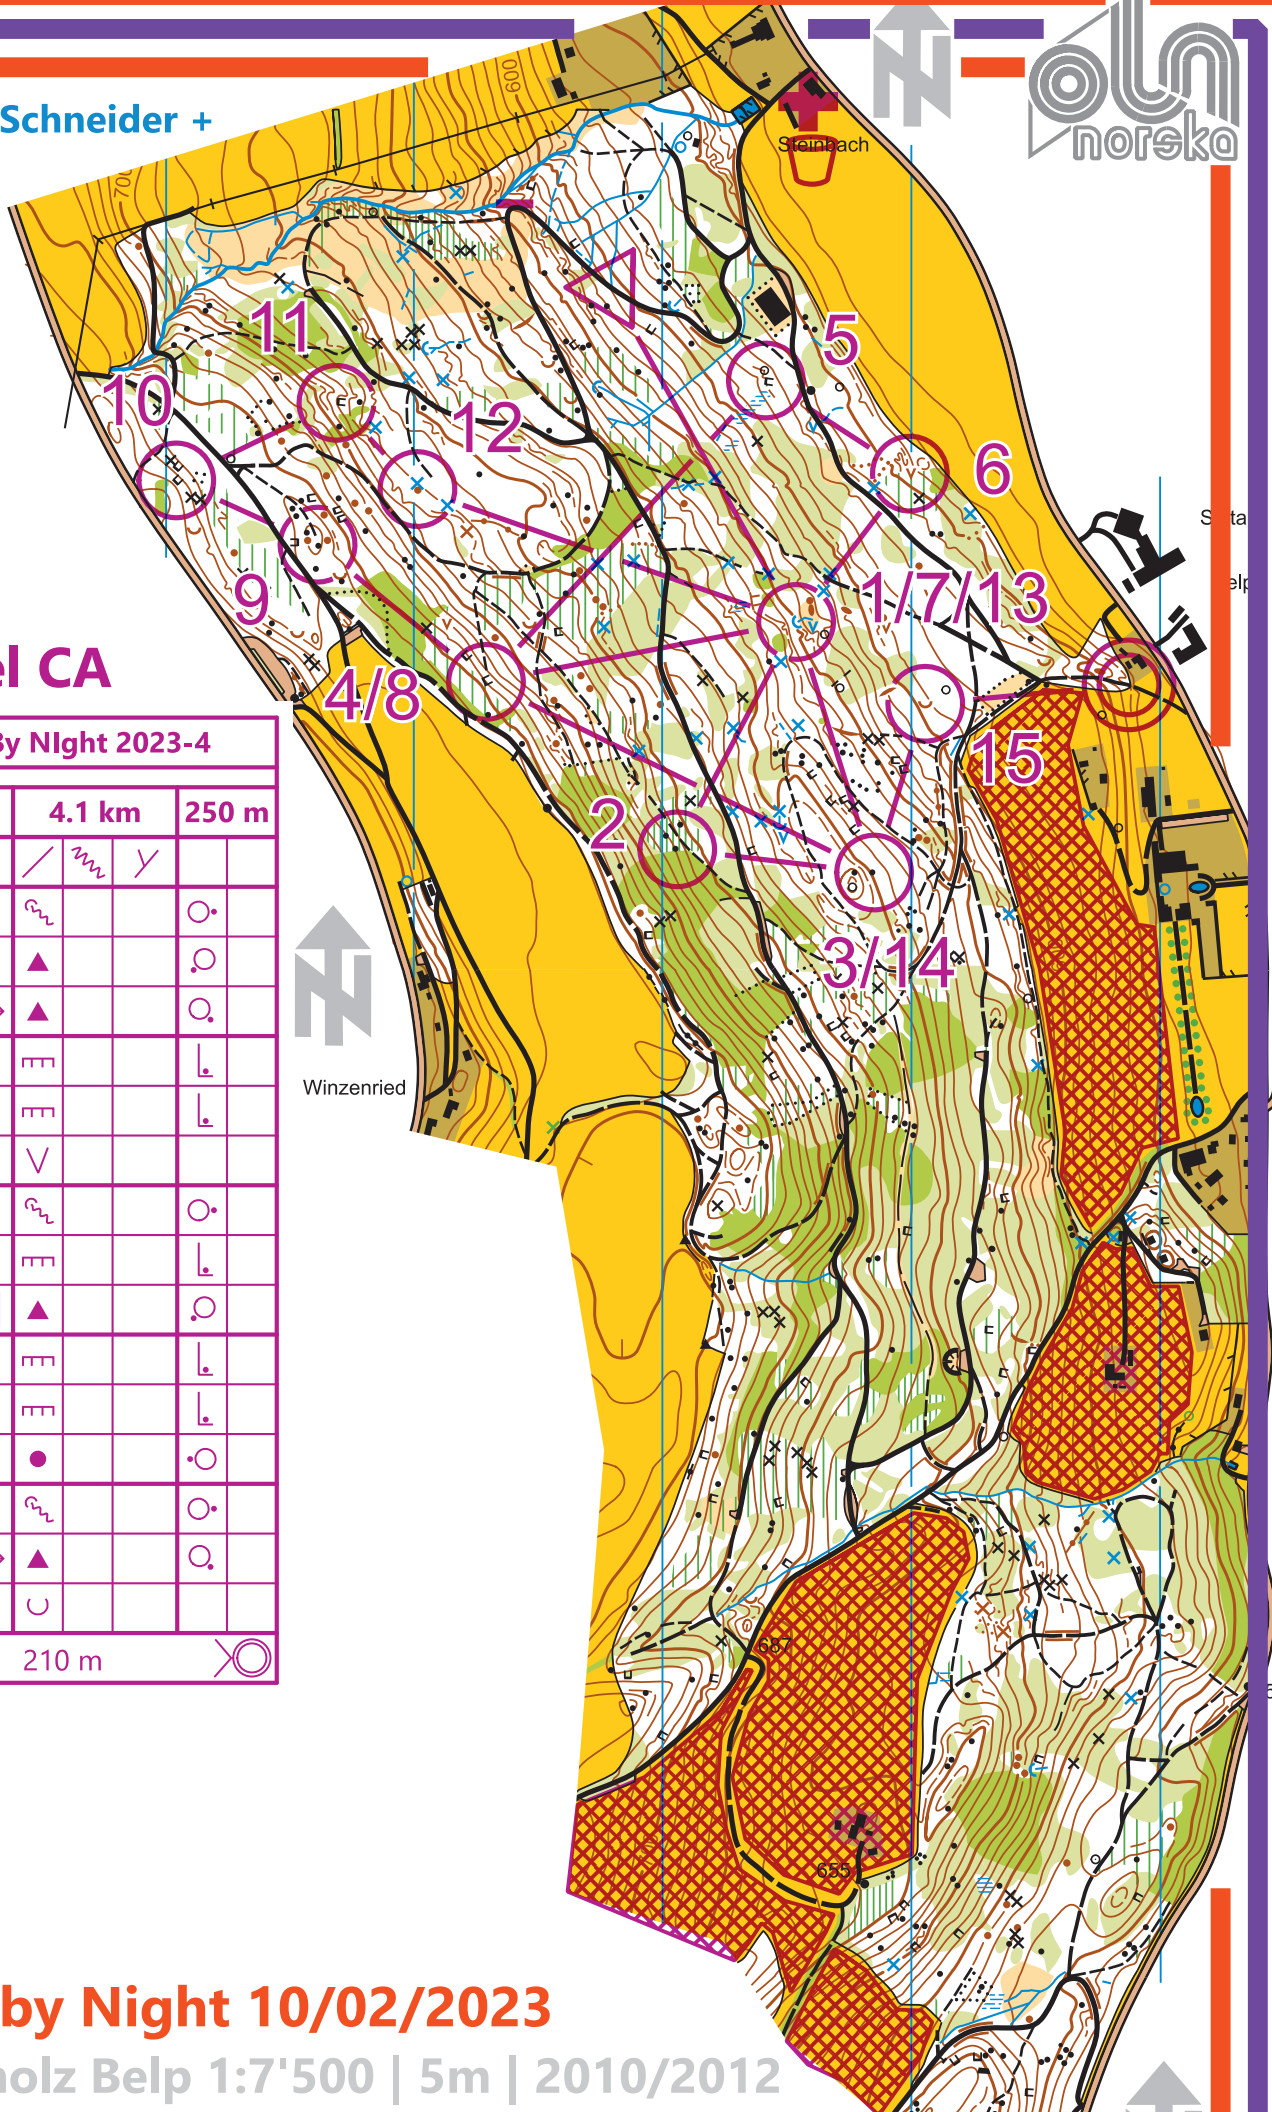

By Fam Schneider +

Mittel CA

Bern By Night 2023-4

Mittel CA	4.1 km	250 m
1 35	↖	○
2 45	↘	○
3 39	→	○
4 44	≡	└
5 38	≡	└
6 34	∨	
7 35	↖	○
8 44	≡	└
9 36	↕	○
10 32	↓	└
11 37	≡	└
12 31	●	○
13 35	↖	○
14 39	→	○
15 47	∪	

○ 210 m ○

Winzenried

Bern by Night 10/02/2023

Chollholz Belp 1:7'500 | 5m | 2010/2012